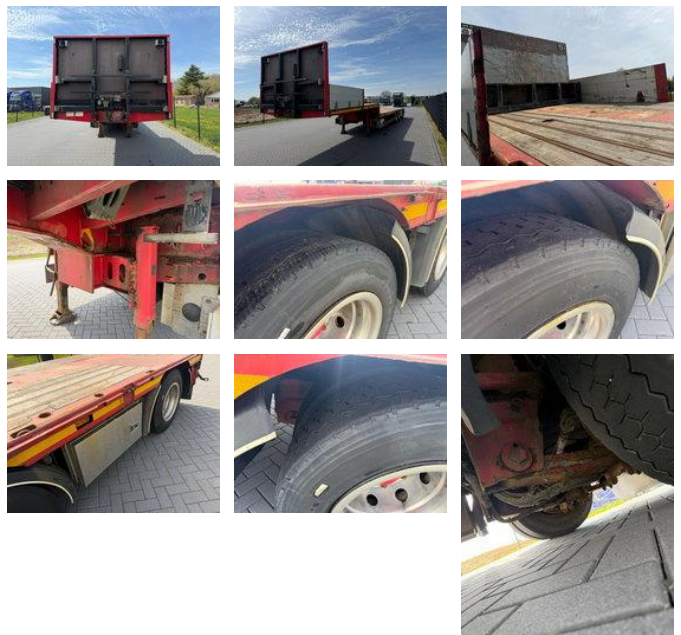

HRD LOWLOADER LOWLOADER 6M EXTENDABLE, STEERING AXLE.

General features

Brand	HRD
Subcategory	Semi lowloader
Construction year	2012
Date of first registration	01-02-2012
Condition	Used
General condition	generalCondition.average
Reference	TN2017

Characteristics

Empty weight	10.560kg
Load capacity	39.440kg
GVW	50.000kg
Length	1.378cm
Width	254cm

HRD LOWLOADER LOWLOADER 6M EXTENDABLE, STEERING AXLE.

Technical specifications

Number of axes

3

Description

= Additional options and accessories = - Steering Axle = Remarks = loading bed 9.1m-15.1m long plateau 3.4m long loading floor height 1m

Accessories

- Air suspension