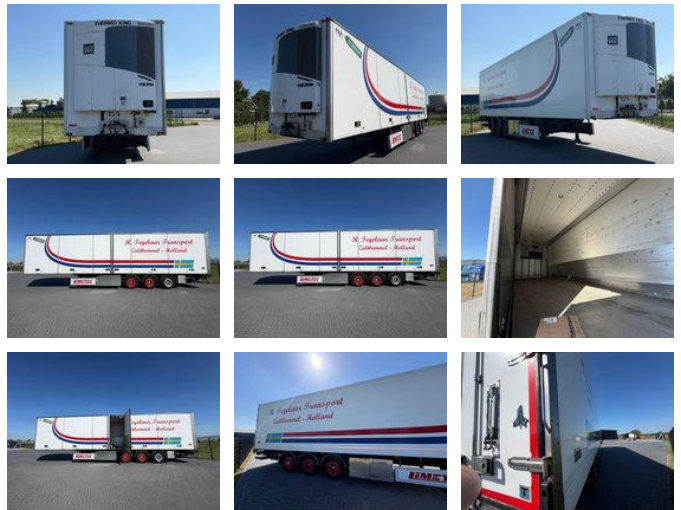

Diversen PPU 343 Limetec PPU 343 DUO TEMP, VALVE, FLOWER HIGH WIDE, THERMO.

General characteristics

Brand	Diversen
Subcategory	Refrigerated
License plate	OL-71-NP
Year of construction	2011
Date of first registration	16-11-2011
Condition	Used
General state	Very good
Reference	TN2248

Properties

Single weight	11.650kg
Load capacity	31.350kg
GVW	43.000kg
Length	1.397cm
Width	260cm
Serial number	YG9PPU343CH037891

Diversen PPU 343 Limetec PPU 343 DUO TEMP, VALVE, FLOWER HIGH WIDE, THERMO.